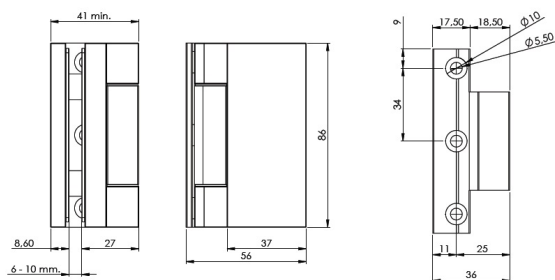

## Description:

Glass Door Hinge "Kiev", Wall/Glass, SS-Look, 6-10mm Glass With Cover Plates, Load Capacity 36kg pr. Pair

## Item number:

15.30.052-0

| Units | Box | Carton | HS Code    | Barcode  |
|-------|-----|--------|------------|--|
| Set   | 1   | 30     | 8302100090 |  |
|       |     |        |            | 5704866504362  |