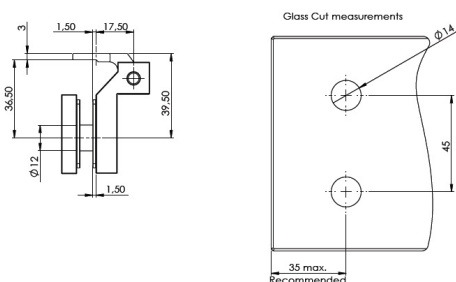

## Description:

Glass Door Hinge "Kiev", Wall/Glass, SS-Look, 6-10mm Glass With Cover Plates, Load Capacity 36kg pr. Pair

## Item number:

15.30.052-0

| Units | Box | Carton | HS Code    | Barcode  |
|-------|-----|--------|------------|--|
| Set   | 1   | 30     | 8302100090 |  |
|       |     |        |            | 5704866504362  |